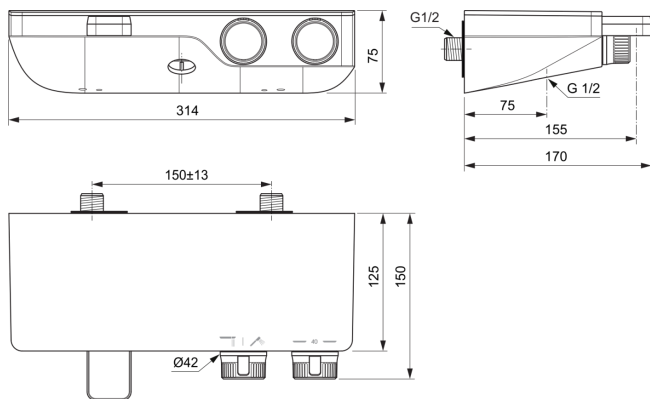

CERATHERM S200

A7330AA

Ceratherm S200 | Dual control bath & shower mixer 314x170x75 mm, 155 mm spout projection in chrome finish, 23.0 l/min (3 bar) | Hidden aerator, Thermostatic function, Water & Energy savings, Cool Body technology, Safety stop, SmartShine

Image & drawing

General information

Product type:	Bath & shower mixers
Sub product type:	Dual control bath & shower mixer
Brand:	Ideal Standard
Suite name:	Ceratherm S200
Designer:	Ideal Standard
Colour:	AA - Chrome
Surface finish effect:	glossy
Height (mm):	75
Width (mm):	314
Length / Projection (mm):	170
Fixing method:	S-coupling
Net weight (kg):	3.51
VVS:	722592304
EAN code:	4015413350808

Product standard & certifications

Additional standards:	EN 1111
ACS certificate name:	21 ACC LY 733

Product specifications

Amount of handles:	2
Colour code:	AA
Colour description:	chrome
Cool Body technology:	Yes
ON / OFF S-Connectors:	No
Flushing time adjustable:	No
Handle position:	Front
Low-pressure model:	No
Material:	Metal
Material quality:	Brass

Product specifications

Max. flow rate at 3 bar (l):	23.0
Max. flow rate at 3 bar (l) for all outlets:	20/23
Max. flow rate at 3 bar (l) for handspray:	20
Max. flow rate at 3 bar (l) for spout:	23
Max. operating pressure (bar):	10
Min. operating pressure (bar):	0.5
Noise reduced S-Connectors:	No
PVD technology:	No
Shower hose connection thread:	G 1/2
SmartShine:	Yes
Spout model:	Fixed
Surface cover:	chromium-plated
Surface finish effect:	glossy
Tap outlet model:	Aerator
Tap outlet visibility:	Hidden
Thermostatic:	Yes
Type of handle:	Rotary knob
Type of temperature control:	Thermostatic
With S-couplings:	Yes
With check valve:	Yes
With diverter unit:	Yes
With escutcheon(s):	No
With handle(s):	Yes
With handspray set:	No
With head shower:	No
With outlet:	Yes
With shelve(s):	Yes
With shower kit:	No
Fixing method:	S-coupling
Mounting method:	Wall