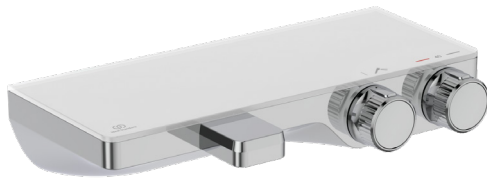

CERATHERM S200

A7330AA

Ceratherm S200 | Dual control bath & shower mixer 314x170x75 mm, 155 mm spout projection in chrome finish, 23.0 l/min (3 bar) | Hidden aerator, Thermostatic function, Water & Energy savings, Cool Body technology, Safety stop, SmartShine

Image & drawing

General information

Product type:	Bath & shower mixers
Sub product type:	Dual control bath & shower mixer
Brand:	Ideal Standard
Suite name:	Ceratherm S200
Designer:	Ideal Standard
Colour:	AA - Chrome
Surface finish effect:	glossy
Height (mm):	75
Width (mm):	314
Length / Projection (mm):	170
Fixing method:	S-coupling
Net weight (kg):	3.51
VVS:	722592304
EAN code:	4015413350808

Product standard & certifications

Additional standards:	EN 1111
ACS certificate name:	21 ACC LY 733

Product specifications

Amount of handles:	2
Colour code:	AA
Colour description:	chrome
Cool Body technology:	Yes
ON / OFF S-Connectors:	No
Flushing time adjustable:	No
Handle position:	Front
Low-pressure model:	No
Material:	Metal
Material quality:	Brass